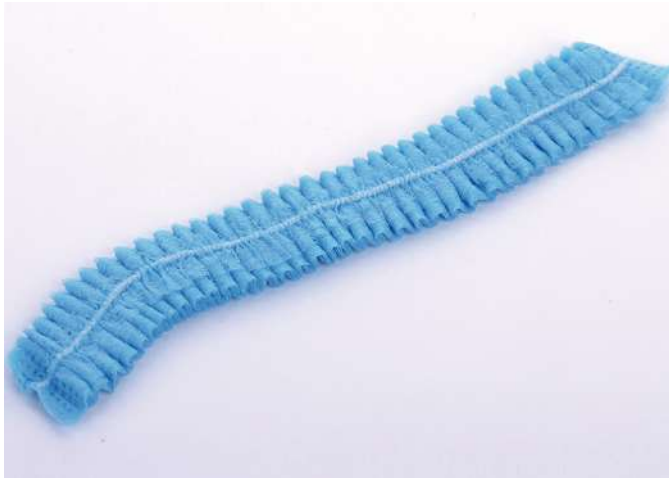

Non-woven Masks

Cat.No.	Name	Size (±0.5cm)	Color	/Pack	/Case
922001	Three-layer PP Non-woven Lab Protection Mask	17.5 x 9	Blue	50	500
922101	Four-layer PP Activated Carbon Non-woven Lab Protection Mask	17.8 x 9.3	Dark Gray	50	500

Mushroom Caps

Cat. No.	Name	/Pack	/Case
921001	Blue Mushroom Cap	100	1,000

Disposable PP Non-woven Shoe covers

Cat. No.	Size(cm)	/Pack	/Case
923001	42 * 17	100	1000