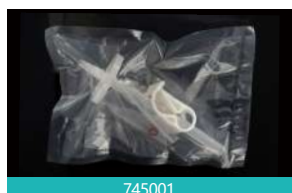

BioFactory Accessories

Cat.No.	Description	/Pack	/Case
740913	Filter Adapter Cap NEW	1	20
740901	Solid Overcap NEW	1	20
740213	Cap with Filter Adapter Cap NEW	1	10

Cat.No.	Description	/Pack	/Case
740001	HDPE Wide Mouth Seal cap for BioFactory	1	10
740011	HDPE Wide Mouth Vent cap for BioFactory	1	10
740101	HDPE Narrow Mouth Seal cap for BioFactory	1	10
740111	HDPE Narrow Mouth Vent cap for BioFactory	1	10

Cat.No.	Description	/Pack	/Case
740201	HDPE Adaptor Cap Wide Mouth to Narrow Mouth	1	10
740301	HDPE Adaptor Cap Wide Mouth to 3/8 Inches(9.5 mm) Hose	1	10
740302	PP Adaptor Cap Wide Mouth to 3/8 Inches(9.5 mm) Hose NEW	1	10

Cat.No.	Description	/Pack	/Case
745011	BioFactory Accessory Basic Package a Hose Clamp, with a 50 mm Vent Filter, a 15 cm SPT-50 Hose, Adaptor Connector, and 2 Silicone Rings	1	2

Cat.No.	Description	/Pack	/Case
745001	BioFactory Accessory Lite Package a Hose Clamp, with a 50 mm Vent Filter, a 15 cm SPT-50 Hose, and 2 Silicone Rings	1	2

Cat.No.	Description	/Pack	/Case
745021	BioFactory Accessory Premium Package 2 different Adaptor Caps, a Hose Clamp, a Adaptor Connector, a 50 mm Vent Filter, a Hose Clamp, and a 15 m SPT-50 Hose	1	2